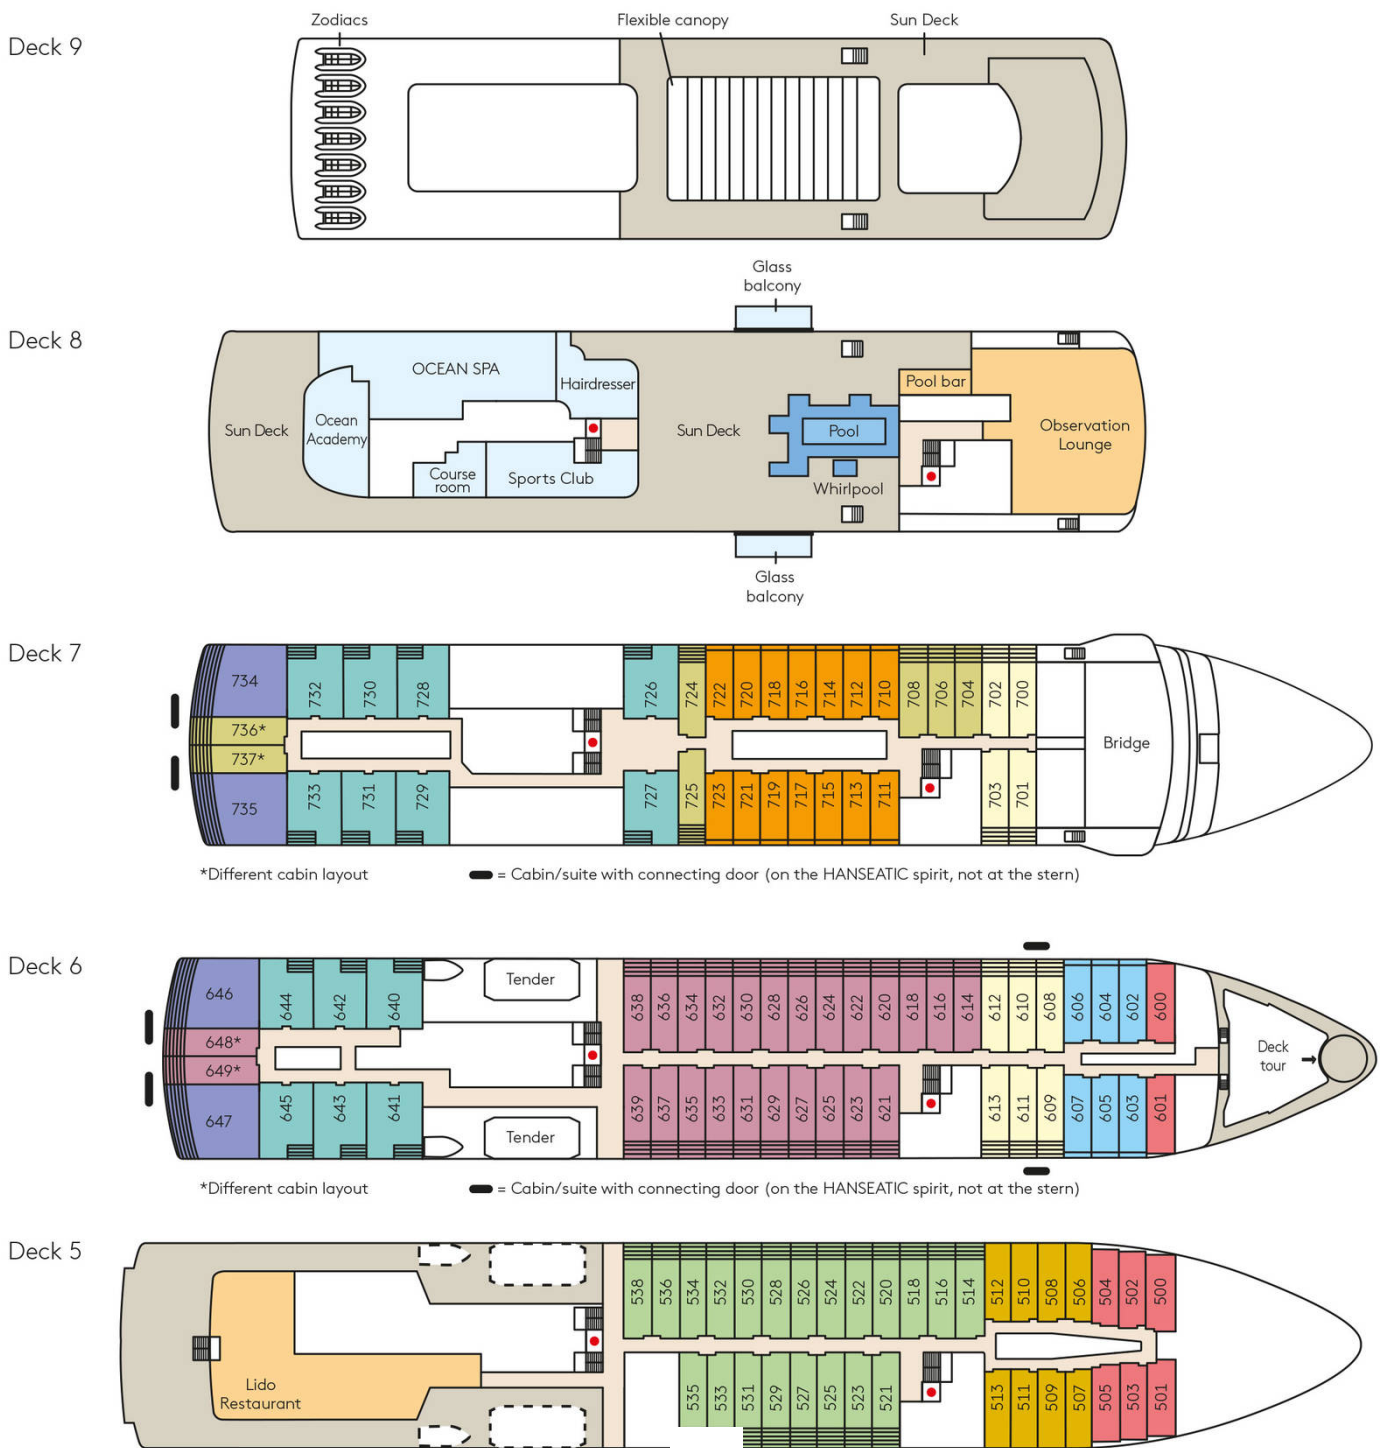

Deck plan of the new expedition class

Deck plan (HANSEATIC nature • HANSEATIC inspiration • HANSEATIC spirit)

Deck 4

Deck 3

- | | | | | | | | | | |
|---------------|-----------------|----------------------|---------------|----------------------|---------------|---------------|---------------|---------------------------|--------------------------|
| Outside Cabin | Panoramic Cabin | French Balcony Cabin | Balcony Cabin | French Balcony Cabin | Balcony Cabin | Balcony Cabin | Balcony Cabin | Junior Suite with balcony | Grand Suite with veranda |
| Cat. 1 | Cat. 2 | Cat. 3 | Cat. 4 | Cat. 5 | Cat. 6 | Cat. 7 | Cat. 8 | Cat. 9 | Cat. 10 |
-
- | | | | | |
|---|--|---------------------------------------|--|------|
| <input type="checkbox"/> Non-public areas | <input type="checkbox"/> Restaurants, bars and lounges | <input type="checkbox"/> Public areas | Cabin with fully accessible layout and equipment | Lift |
|---|--|---------------------------------------|--|------|