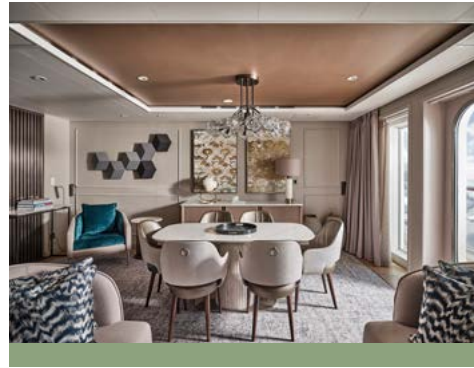

SILVER ENDEAVOUR – Suite Diagrams

All suites feature:

- Butler service
- Refrigerator and bar setup stocked with your preferences
- Pillow menu
- Plush bathrobe
- Umbrella
- Luxury bath amenities
- Direct dial telephone(s)
- Dual voltage 110/220 outlets
- Complimentary Wifi for all suites
- Flat-screen television(s) with Interactive Media Library
- Champagne on arrival