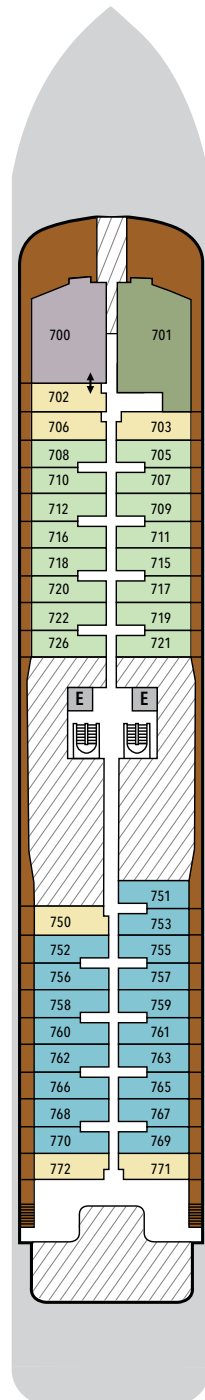

SILVER ENDEAVOUR – Deck Plans

DECK 3

Mud Room
Marina

DECK 4

Medical Centre
Explorer Lounge
La Dame
Connoisseur's Corner
Il Terrazzino
The Restaurant

DECK 5

Arts Café
Beauty Salon
Reception
Future Cruise Sales
Fitness Centre
Otium Spa
Boutique
Pool Deck
The Grill

DECK 6

Whirlpool
The Bow

DECK 7

Suites

DECK 8

Suites

DECK 9

Observation Lounge
Library

DECK 10

Sun Deck

SUITE CATEGORIES

- Owner's Suite ●
- Grand Suite ●
- Master Suite ●
- Signature Suite ●
- Silver Suite ●
- Premium Veranda Suite ●
- Deluxe Veranda Suite ●
- Superior Veranda Suite ●
- Classic Veranda Suite ●

SPECIFICATIONS

- IMO Polar Code rating PC6
- Crew 207
- Officers International
- Guests 220
- Tonnage 20,649
- Length 539 Feet/ 164.40 Metres
- Width 93 Feet/28.35 Metres
- Speed 19 Knots
- Passenger Decks 8
- Technical Areas
- Disabled Suites
- Connecting suites
- Built 2021
- Registry Bahamas