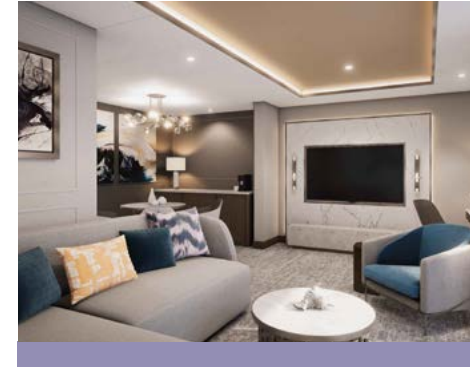

SIGNATURE SUITE

Available as a one bedroom configuration.

ONE BEDROOM: 721 - 850 SQ FT / 67 - 78 M2
INCLUDING VERANDA 167- 269 SQ FT / 16 - 22 M2)

- Large veranda with patio furniture and floor-to-ceiling glass doors
- Living room with sitting area
- Separate dining area
- Bathroom with double vanity, walk-in shower and whirlpool bath
- Twin beds or king-sized bed
- Writing desk(s)
- Custom-made bed mattresses
- Two large flat-screen TVs with Interactive Media Library
- Sound system with Bluetooth connectivity
- Complimentary Wi-Fi
- Wall mounted USB mobile device chargers
- Direct-dial telephone(s)
- Espresso machine