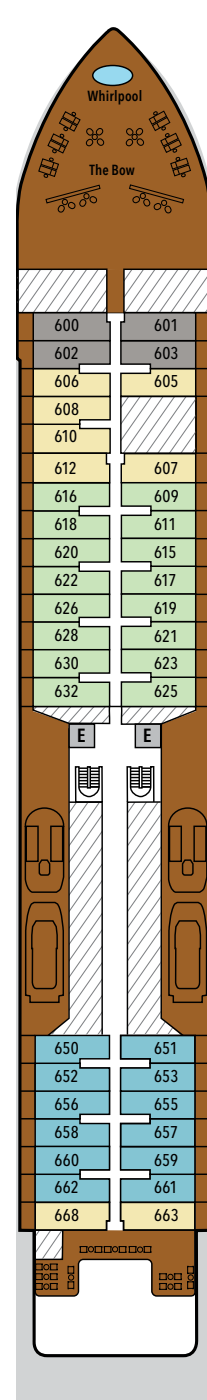

SILVER ENDEAVOUR – Deck Plans

DECK 3

Mud Room
Marina

DECK 4

Medical Centre
Explorer Lounge
La Dame
Connoisseur's Corner
Il Terrazzino
The Restaurant

DECK 5

Arts Café
Beauty Salon
Reception
Future Cruise Sales
Fitness Centre
Otium Spa
Boutique
Pool Deck
The Grill

DECK 6

Whirlpool
The Bow

DECK 7

Suites

DECK 8

Suites

DECK 9

Observation Lounge
Library

DECK 10

Sun Deck

SUITE CATEGORIES

- Owner's Suite ●
- Grand Suite ●
- Master Suite ●
- Signature Suite ●
- Silver Suite ●
- Premium Veranda Suite ●
- Deluxe Veranda Suite ●
- Superior Veranda Suite ●
- Classic Veranda Suite ●

SPECIFICATIONS

- IMO Polar Code rating PC6
- Crew 207
- Officers International
- Guests 220
- Tonnage 20,649
- Length 539 Feet/ 164.40 Metres
- Width 93 Feet/28.35 Metres
- Speed 19 Knots
- Passenger Decks 8
- Technical Areas
- Disabled Suites
- Connecting suites
- Built 2021
- Registry Bahamas