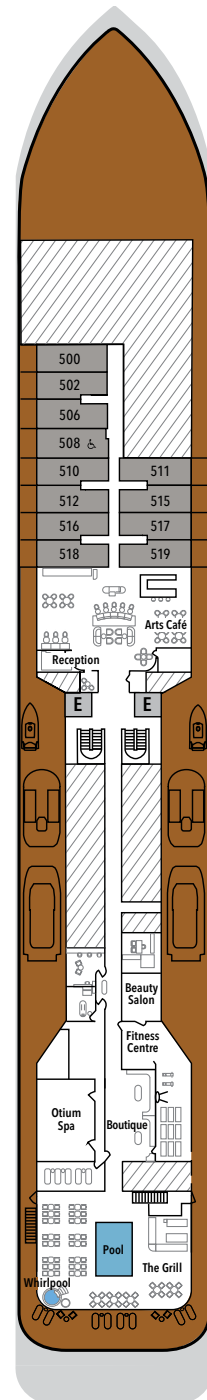

SILVER ENDEAVOUR – Deck Plans

DECK 3

Mud Room
Marina

DECK 4

Medical Centre
Explorer Lounge
La Dame
Connoisseur's Corner
Il Terrazzino
The Restaurant

DECK 5

Arts Café
Beauty Salon
Reception
Future Cruise Sales
Fitness Centre
Otium Spa
Boutique
Pool Deck
The Grill

DECK 6

Whirlpool
The Bow

DECK 7

Suites

DECK 8

Suites

DECK 9

Observation Lounge
Library

SPECIFICATIONS

- IMO Polar Code rating PC6
- Crew 207
- Officers International
- Guests 220
- Tonnage 20,649
- Length 539 Feet/ 164.40 Metres
- Width 93 Feet/28.35 Metres
- Speed 19 Knots
- Passenger Decks 8
- Technical Areas
- Disabled Suites
- Connecting suites
- Built 2021
- Registry Bahamas