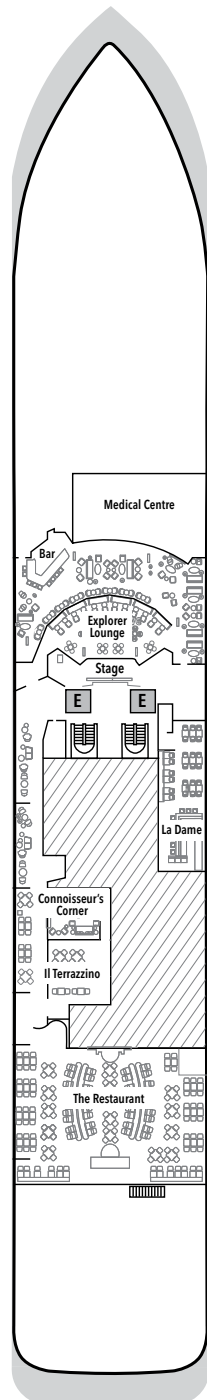

SILVER ENDEAVOUR – Deck Plans

DECK 3

Mud Room
Marina

DECK 4

Medical Centre
Explorer Lounge
La Dame
Connoisseur's Corner
Il Terrazzino
The Restaurant

DECK 5

Arts Café
Beauty Salon
Reception
Future Cruise Sales
Fitness Centre
Otium Spa
Boutique
Pool Deck
The Grill

DECK 6

Whirlpool
The Bow

DECK 7

Suites

DECK 8

Suites

DECK 9

Observation Lounge
Library

DECK 10

Sun Deck

SUITE CATEGORIES

- Owner's Suite ●
- Grand Suite ●
- Master Suite ●
- Signature Suite ●
- Silver Suite ●
- Premium Veranda Suite ●
- Deluxe Veranda Suite ●
- Superior Veranda Suite ●
- Classic Veranda Suite ●

SPECIFICATIONS

- IMO Polar Code rating PC6
- Crew 207
- Officers International
- Guests 220
- Tonnage 20,649
- Length 539 Feet/ 164.40 Metres
- Width 93 Feet/28.35 Metres
- Speed 19 Knots
- Passenger Decks 8
- Technical Areas
- Disabled Suites
- Connecting suites
- Built 2021
- Registry Bahamas