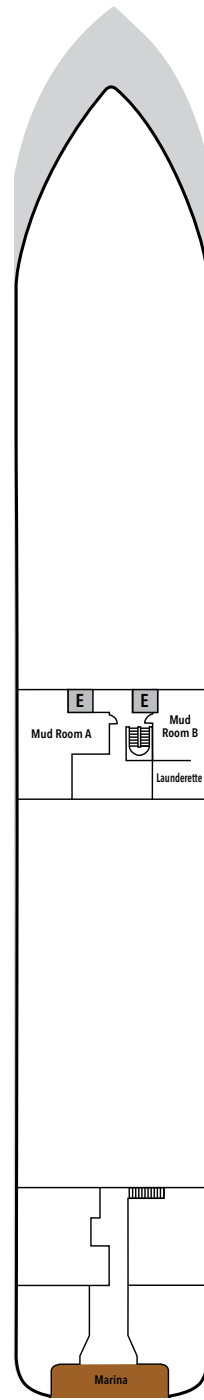

SILVER ENDEAVOUR – Deck Plans

DECK 3

Mud Room
Marina

DECK 4

Medical Centre
Explorer Lounge
La Dame
Connoisseur's Corner
Il Terrazzino
The Restaurant

DECK 5

Arts Café
Beauty Salon
Reception
Future Cruise Sales
Fitness Centre
Otium Spa
Boutique
Pool Deck
The Grill

DECK 6

Whirlpool
The Bow

DECK 7

Suites

DECK 8

Suites

DECK 9

Observation Lounge
Library

DECK 10

Sun Deck

SUITE CATEGORIES

- Owner's Suite ●
- Grand Suite ●
- Master Suite ●
- Signature Suite ●
- Silver Suite ●
- Premium Veranda Suite ●
- Deluxe Veranda Suite ●
- Superior Veranda Suite ●
- Classic Veranda Suite ●

SPECIFICATIONS

- IMO Polar Code rating PC6
- Crew 207
- Officers International
- Guests 220
- Tonnage 20,649
- Length 539 Feet/ 164.40 Metres
- Width 93 Feet/28.35 Metres
- Speed 19 Knots
- Passenger Decks 8
- Technical Areas
- Disabled Suites
- Connecting suites
- Built 2021
- Registry Bahamas