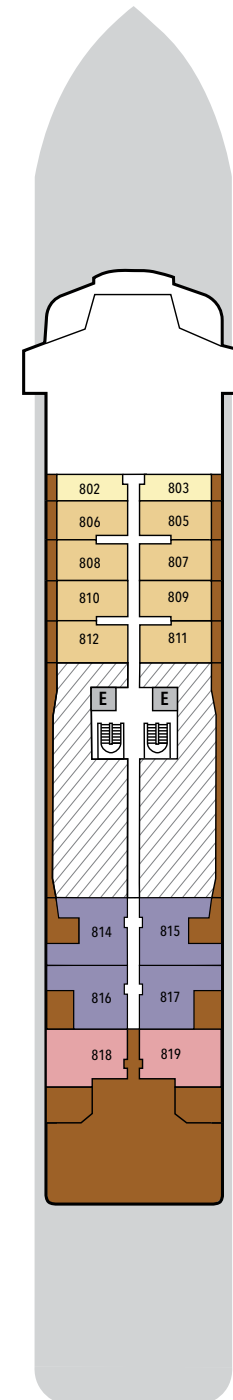

SILVER ENDEAVOUR – Deck Plans

DECK 3

Mud Room
Marina

DECK 4

Medical Centre
Explorer Lounge
La Dame
Connoisseur's Corner
Il Terrazzino
The Restaurant

DECK 5

Arts Café
Beauty Salon
Reception
Future Cruise Sales
Fitness Centre
Otium Spa
Boutique
Pool Deck
The Grill

DECK 6

Whirlpool
The Bow

DECK 7

Suites

DECK 8

Suites

DECK 9

Observation Lounge
Library

DECK 10

Sun Deck

SUITE CATEGORIES

- Owner's Suite ●
- Grand Suite ●
- Master Suite ●
- Signature Suite ●
- Silver Suite ●
- Premium Veranda Suite ●
- Deluxe Veranda Suite ●
- Superior Veranda Suite ●
- Classic Veranda Suite ●

SPECIFICATIONS

- IMO Polar Code rating PC6
- Crew 207
- Officers International
- Guests 220
- Tonnage 20,649
- Length 539 Feet/ 164.40 Metres
- Width 93 Feet/28.35 Metres
- Speed 19 Knots
- Passenger Decks 8
- Technical Areas
- Disabled Suites
- Connecting suites
- Built 2021
- Registry Bahamas