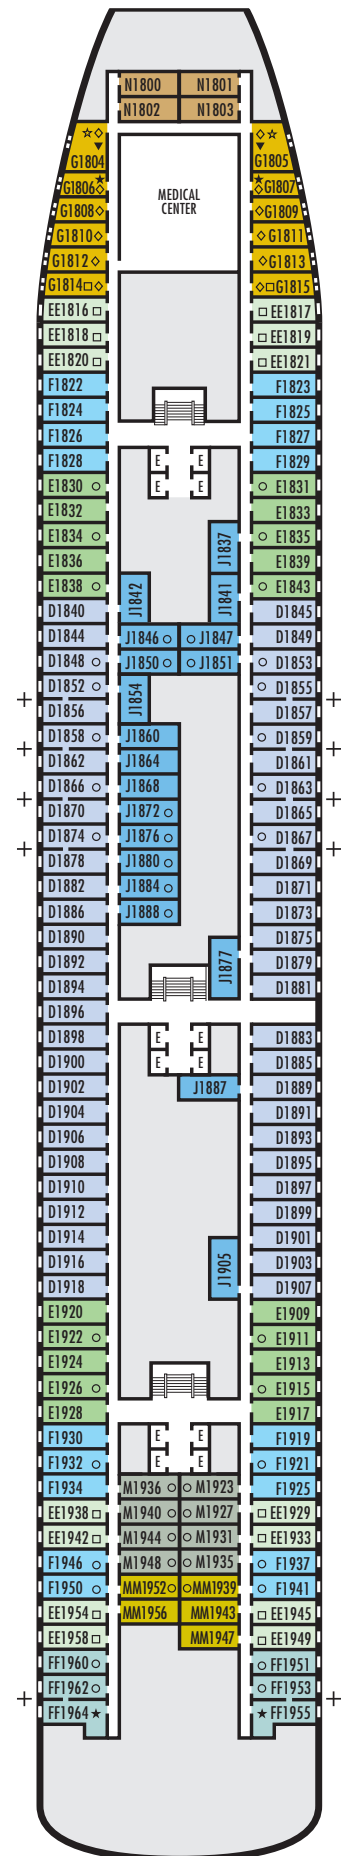

All information is subject to change.

STATEROOM SYMBOL LEGEND

- Quad (2 lower beds, 1 sofa bed, 1 upper)
- Triple (2 lower beds, 1 sofa bed)
- ☆ 2 lower beds not convertible to a queen-size
- △ Partial sea view
- X Fully obstructed view
- Bathtub & shower
- + Connecting rooms
- These staterooms have portholes instead of windows

ACCESSIBILITY STATEROOM SYMBOL LEGEND

- ♿ Suites B7088, B7087, B6228 & B6225 and stateroom EE3429 are fully accessible, roll-in shower only
- ▼ Suite SA7034 is fully accessible with single side approach to the bed, bathtub & roll-in shower. Staterooms DA6104, G1805 & G1804 are fully accessible with single side approach to the bed, roll-in shower only.
- ★ Staterooms EE3396, EE3391, HH3431, HH3430, E2702, L2700, J2555, J2554, G2500, FF1964, FF1955, G1807 & G1806 are ambulatory accessible, roll-in shower only

For more information regarding accessibility features on our ships please visit the [Accessibility](#) section of our website.

OCEAN-VIEW STATEROOMS

□ D □ E □ EE □ F □ FF

Large: 2 lower beds convertible to 1 queen-size bed, shower. Approximately 140–319 sq. ft.

■ G

Large: 2 lower beds convertible to 1 queen-size bed, shower. All G-category staterooms have portholes. Approximately 140–319 sq. ft.

INTERIOR STATEROOMS

□ J □ M □ MM □ N

Large: 2 lower beds convertible to 1 queen-size bed, shower. Approximately 182–293 sq. ft.

DECK 1—DOLPHIN DECK

Staterooms 1800–1964

Dolphin Deck