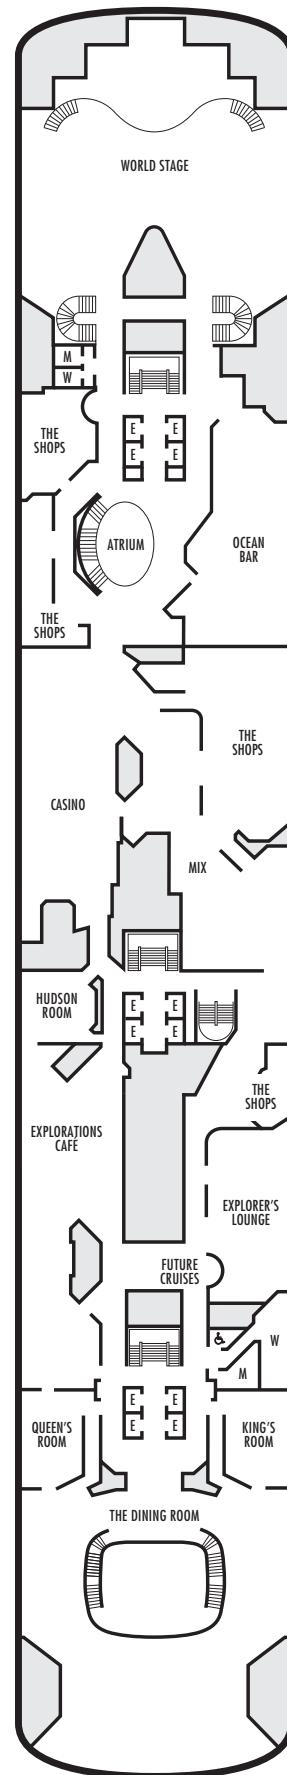

VOLENDAM

DECK PLANS & STATEROOMS

The deck plans are color-coded by category of stateroom, and the category letter precedes the stateroom number in each room. All staterooms are equipped with flat-panel television, DVD player, telephone and multichannel music.

Important Note: Not all staterooms within each category have the same furniture configuration and/or facilities. Appropriate symbols within the rooms on the deck plans describe differences from the stateroom descriptions below.

All information is subject to change.

STATEROOM SYMBOL LEGEND

- Quad (2 lower beds, 1 sofa bed, 1 upper)
- Triple (2 lower beds, 1 sofa bed)
- ☆ 2 lower beds not convertible to a queen-size
- △ Partial sea view
- X Fully obstructed view
- Bathtub & shower
- + Connecting rooms
- These staterooms have portholes instead of windows

ACCESSIBILITY STATEROOM SYMBOL LEGEND

- ♿ Suites B7088, B7087, B6228 & B6225 and stateroom EE3429 are fully accessible, roll-in shower only
- ▼ Suite SA7034 is fully accessible with single side approach to the bed, bathtub & roll-in shower. Staterooms DA6104, G1805 & G1804 are fully accessible with single side approach to the bed, roll-in shower only.
- ★ Staterooms EE3396, EE3391, HH3431, HH3430, E2702, L2700, J2555, J2554, G2500, FF1964, FF1955, G1807 & G1806 are ambulatory accessible, roll-in shower only

For more information regarding accessibility features on our ships please visit the [Accessibility](#) section of our website.