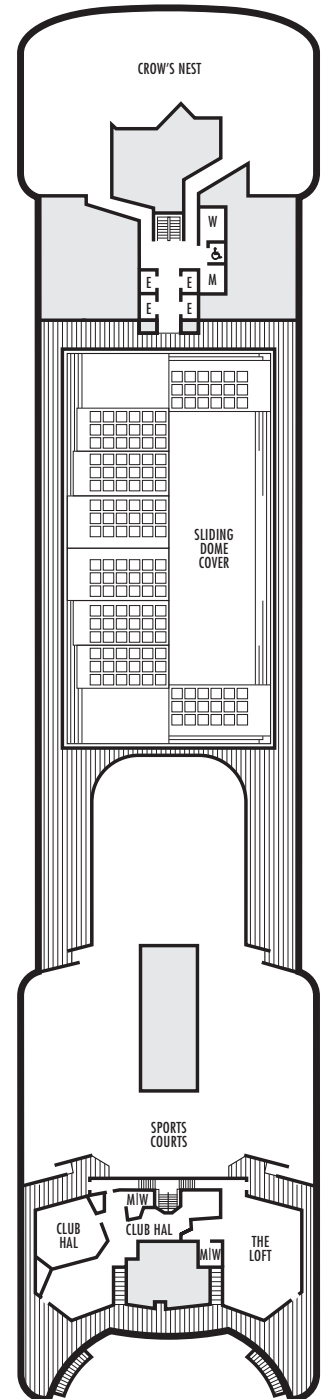

Important Note: Not all staterooms within each category have the same furniture configuration and/or facilities. Appropriate symbols within the rooms on the deck plans describe differences from the stateroom descriptions below.

All information is subject to change.

STATEROOM SYMBOL LEGEND

- Quad (2 lower beds, 1 sofa bed, 1 upper)
- Triple (2 lower beds, 1 sofa bed)
- ☆ 2 lower beds not convertible to a queen-size
- △ Partial sea view
- X Fully obstructed view
- Bathtub & shower
- + Connecting rooms
- These staterooms have portholes instead of windows

ACCESSIBILITY STATEROOM SYMBOL LEGEND

- ♿ Suites B7088, B7087, B6228 & B6225 and stateroom EE3429 are fully accessible, roll-in shower only
- ▼ Suite SA7034 is fully accessible with single side approach to the bed, bathtub & roll-in shower. Staterooms DA6104, G1805 & G1804 are fully accessible with single side approach to the bed, roll-in shower only.
- ★ Staterooms EE3396, EE3391, HH3431, HH3430, E2702, L2700, J2555, J2554, G2500, FF1964, FF1955, G1807 & G1806 are ambulatory accessible, roll-in shower only

For more information regarding accessibility features on our ships please visit the [Accessibility](#) section of our website.

Sports Deck