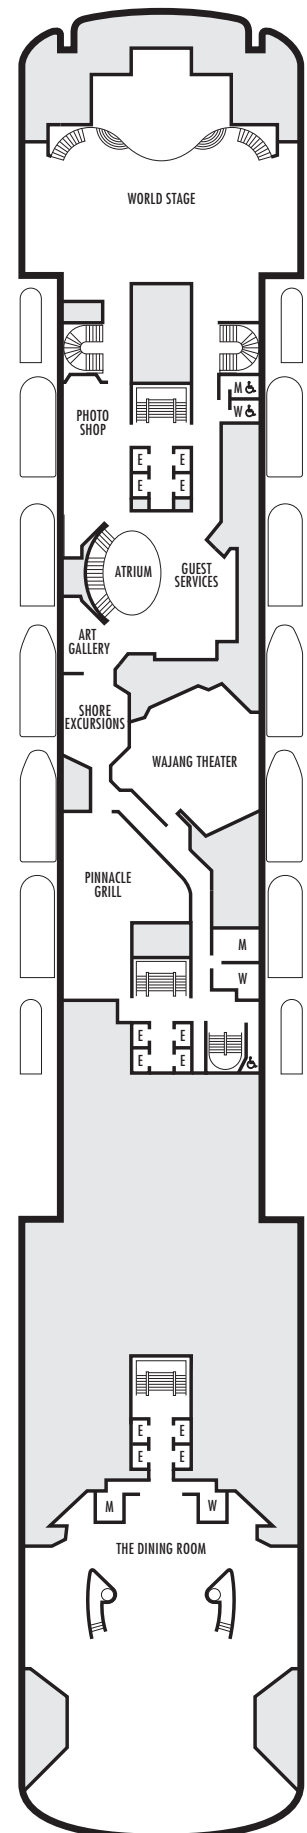

DECK 4—PROMENADE DECK