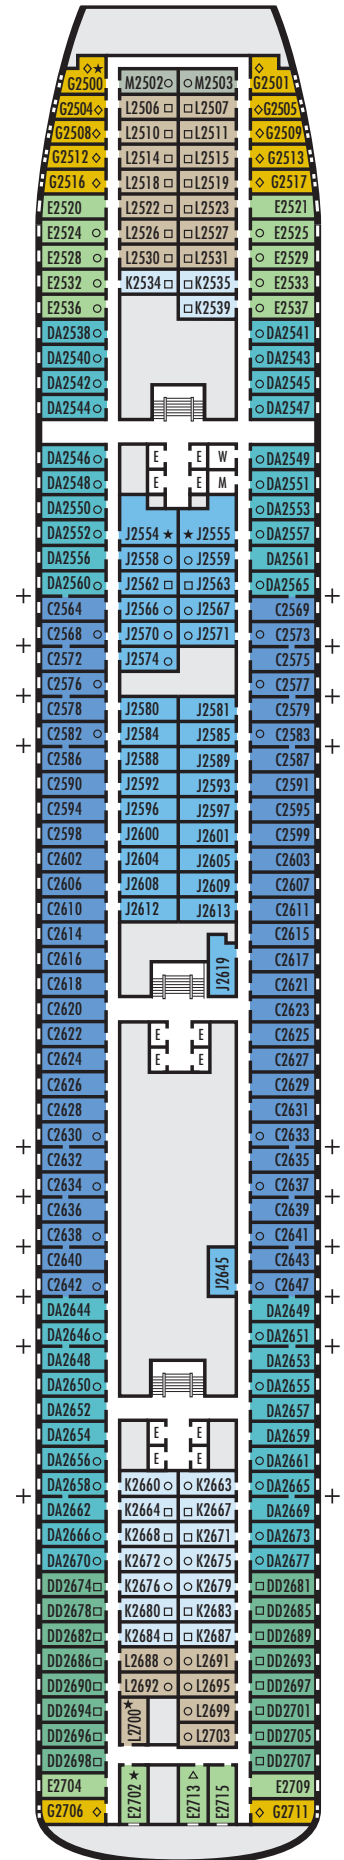

All information is subject to change.

STATEROOM SYMBOL LEGEND

- Quad (2 lower beds, 1 sofa bed, 1 upper)
- Triple (2 lower beds, 1 sofa bed)
- ☆ 2 lower beds not convertible to a queen-size
- △ Partial sea view
- X Fully obstructed view
- Bathtub & shower
- + Connecting rooms
- These staterooms have portholes instead of windows

ACCESSIBILITY STATEROOM SYMBOL LEGEND

- ♿ Suites B7088, B7087, B6228 & B6225 and stateroom EE3429 are fully accessible, roll-in shower only
- ▼ Suite SA7034 is fully accessible with single side approach to the bed, bathtub & roll-in shower. Staterooms DA6104, G1805 & G1804 are fully accessible with single side approach to the bed, roll-in shower only.
- ★ Staterooms EE3396, EE3391, HH3431, HH3430, E2702, L2700, J2555, J2554, G2500, FF1964, FF1955, G1807 & G1806 are ambulatory accessible, roll-in shower only

For more information regarding accessibility features on our ships please visit the [Accessibility](#) section of our website.

OCEAN-VIEW STATEROOMS

C DA DD E

Large: 2 lower beds convertible to 1 queen-size bed, shower. Approximately 140–319 sq. ft.

G

Large: 2 lower beds convertible to 1 queen-size bed, shower. All G-category staterooms have portholes. Approximately 140–319 sq. ft.

INTERIOR STATEROOMS

J K L M

Large: 2 lower beds convertible to 1 queen-size bed, shower. Approximately 182–293 sq. ft.

DECK 2—MAIN DECK Staterooms 2500–2715

Main Deck