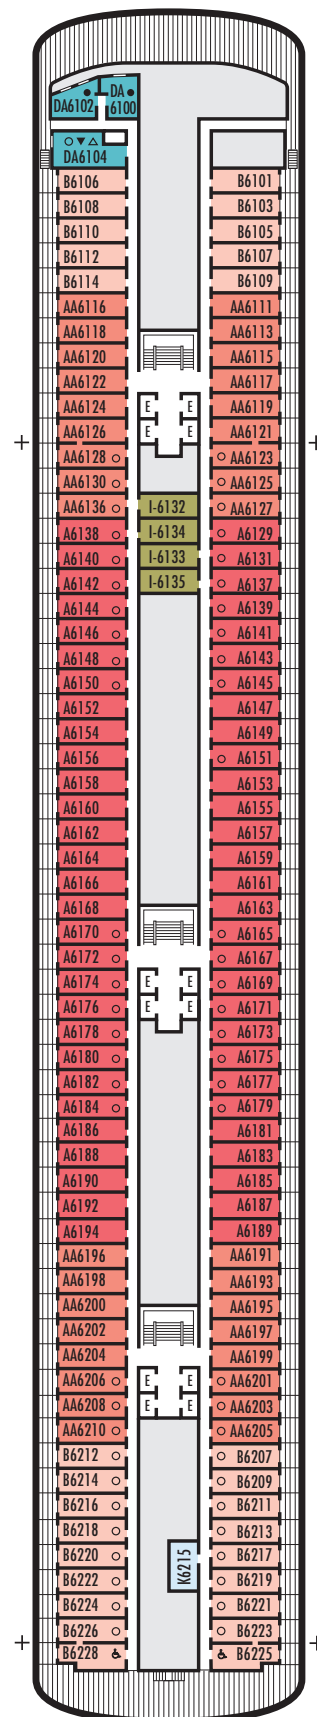

VOLENDAM

DECK PLANS & STATEROOMS

The deck plans are color-coded by category of stateroom, and the category letter precedes the stateroom number in each room. All staterooms are equipped with flat-panel television, DVD player, telephone and multichannel music.

Important Note: Not all staterooms within each category have the same furniture configuration and/or facilities. Appropriate symbols within the rooms on the deck plans describe differences from the stateroom descriptions below.

All information is subject to change.

STATEROOM SYMBOL LEGEND

- Quad (2 lower beds, 1 sofa bed, 1 upper)
- Triple (2 lower beds, 1 sofa bed)
- ☆ 2 lower beds not convertible to a queen-size
- △ Partial sea view
- X Fully obstructed view
- Bathtub & shower
- + Connecting rooms
- These staterooms have portholes instead of windows

ACCESSIBILITY STATEROOM SYMBOL LEGEND

- ♿ Suites B7088, B7087, B6228 & B6225 and stateroom EE3429 are fully accessible, roll-in shower only
- ▼ Suite SA7034 is fully accessible with single side approach to the bed, bathtub & roll-in shower. Staterooms DA6104, G1805 & G1804 are fully accessible with single side approach to the bed, roll-in shower only.
- ★ Staterooms EE3396, EE3391, HH3431, HH3430, E2702, L2700, J2555, J2554, G2500, FF1964, FF1955, G1807 & G1806 are ambulatory accessible, roll-in shower only

For more information regarding accessibility features on our ships please visit the [Accessibility](#) section of our website.

VERANDAH SUITES

■ A ■ AA ■ B

Vista Suites: 2 lower beds convertible to 1 queen-size bed, whirlpool bath & shower, sitting area, private verandah, mini-bar, refrigerator, floor-to-ceiling windows. Approximately 297–379 sq. ft. including verandah.

OCEAN-VIEW STATEROOMS

■ DA