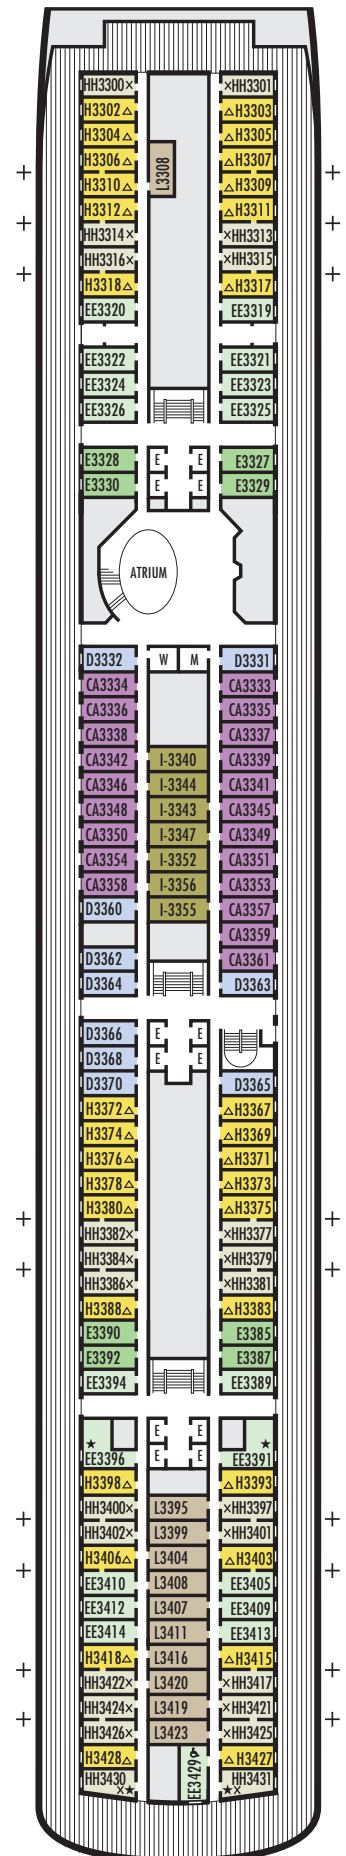

INTERIOR STATEROOMS

I L

Large: 2 lower beds convertible to 1 queen-size bed, shower. Approximately 182–293 sq. ft.