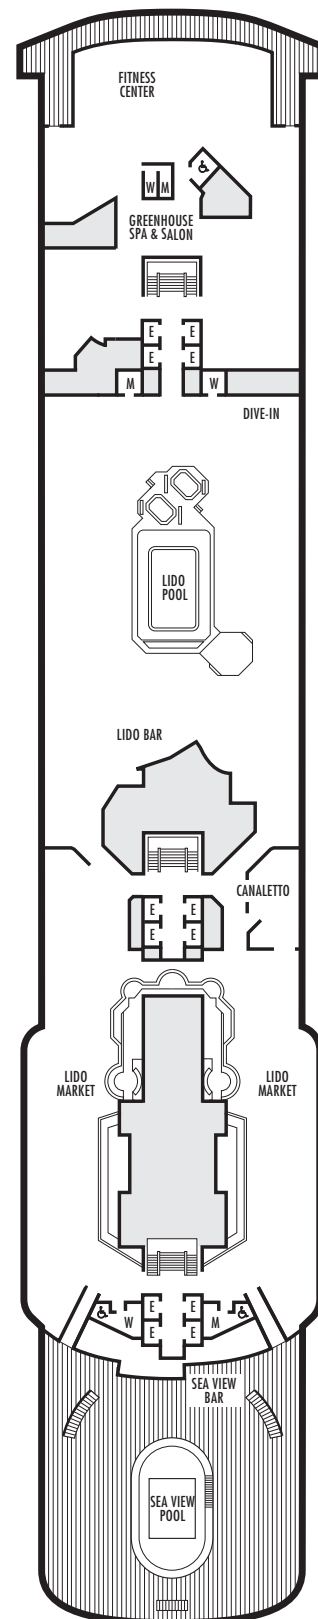

Important Note: Not all staterooms within each category have the same furniture configuration and/or facilities. Appropriate symbols within the rooms on the deck plans describe differences from the stateroom descriptions below.

All information is subject to change.

STATEROOM SYMBOL LEGEND

- Quad (2 lower beds, 1 sofa bed, 1 upper)
- Triple (2 lower beds, 1 sofa bed)
- ☆ 2 lower beds not convertible to a queen-size
- △ Partial sea view
- X Fully obstructed view
- Bathtub & shower
- + Connecting rooms
- These staterooms have portholes instead of windows

ACCESSIBILITY STATEROOM SYMBOL LEGEND

- ♿ Suites B7088, B7087, B6228 & B6225 and stateroom EE3429 are fully accessible, roll-in shower only
- ▼ Suite SA7034 is fully accessible with single side approach to the bed, bathtub & roll-in shower. Staterooms DA6104, G1805 & G1804 are fully accessible with single side approach to the bed, roll-in shower only.
- ★ Staterooms EE3396, EE3391, HH3431, HH3430, E2702, L2700, J2555, J2554, G2500, FF1964, FF1955, G1807 & G1806 are ambulatory accessible, roll-in shower only

For more information regarding accessibility features on our ships please visit the [Accessibility](#) section of our website.

Lido Deck