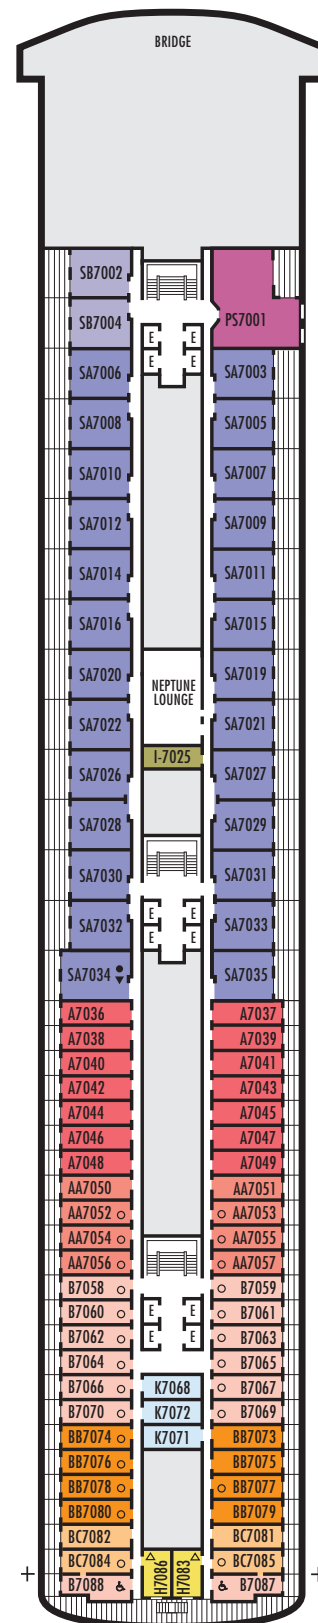

#### K

**Large:** 2 lower beds convertible to 1 queen-size bed, shower. Approximately 182–293 sq. ft.

Navigation Deck